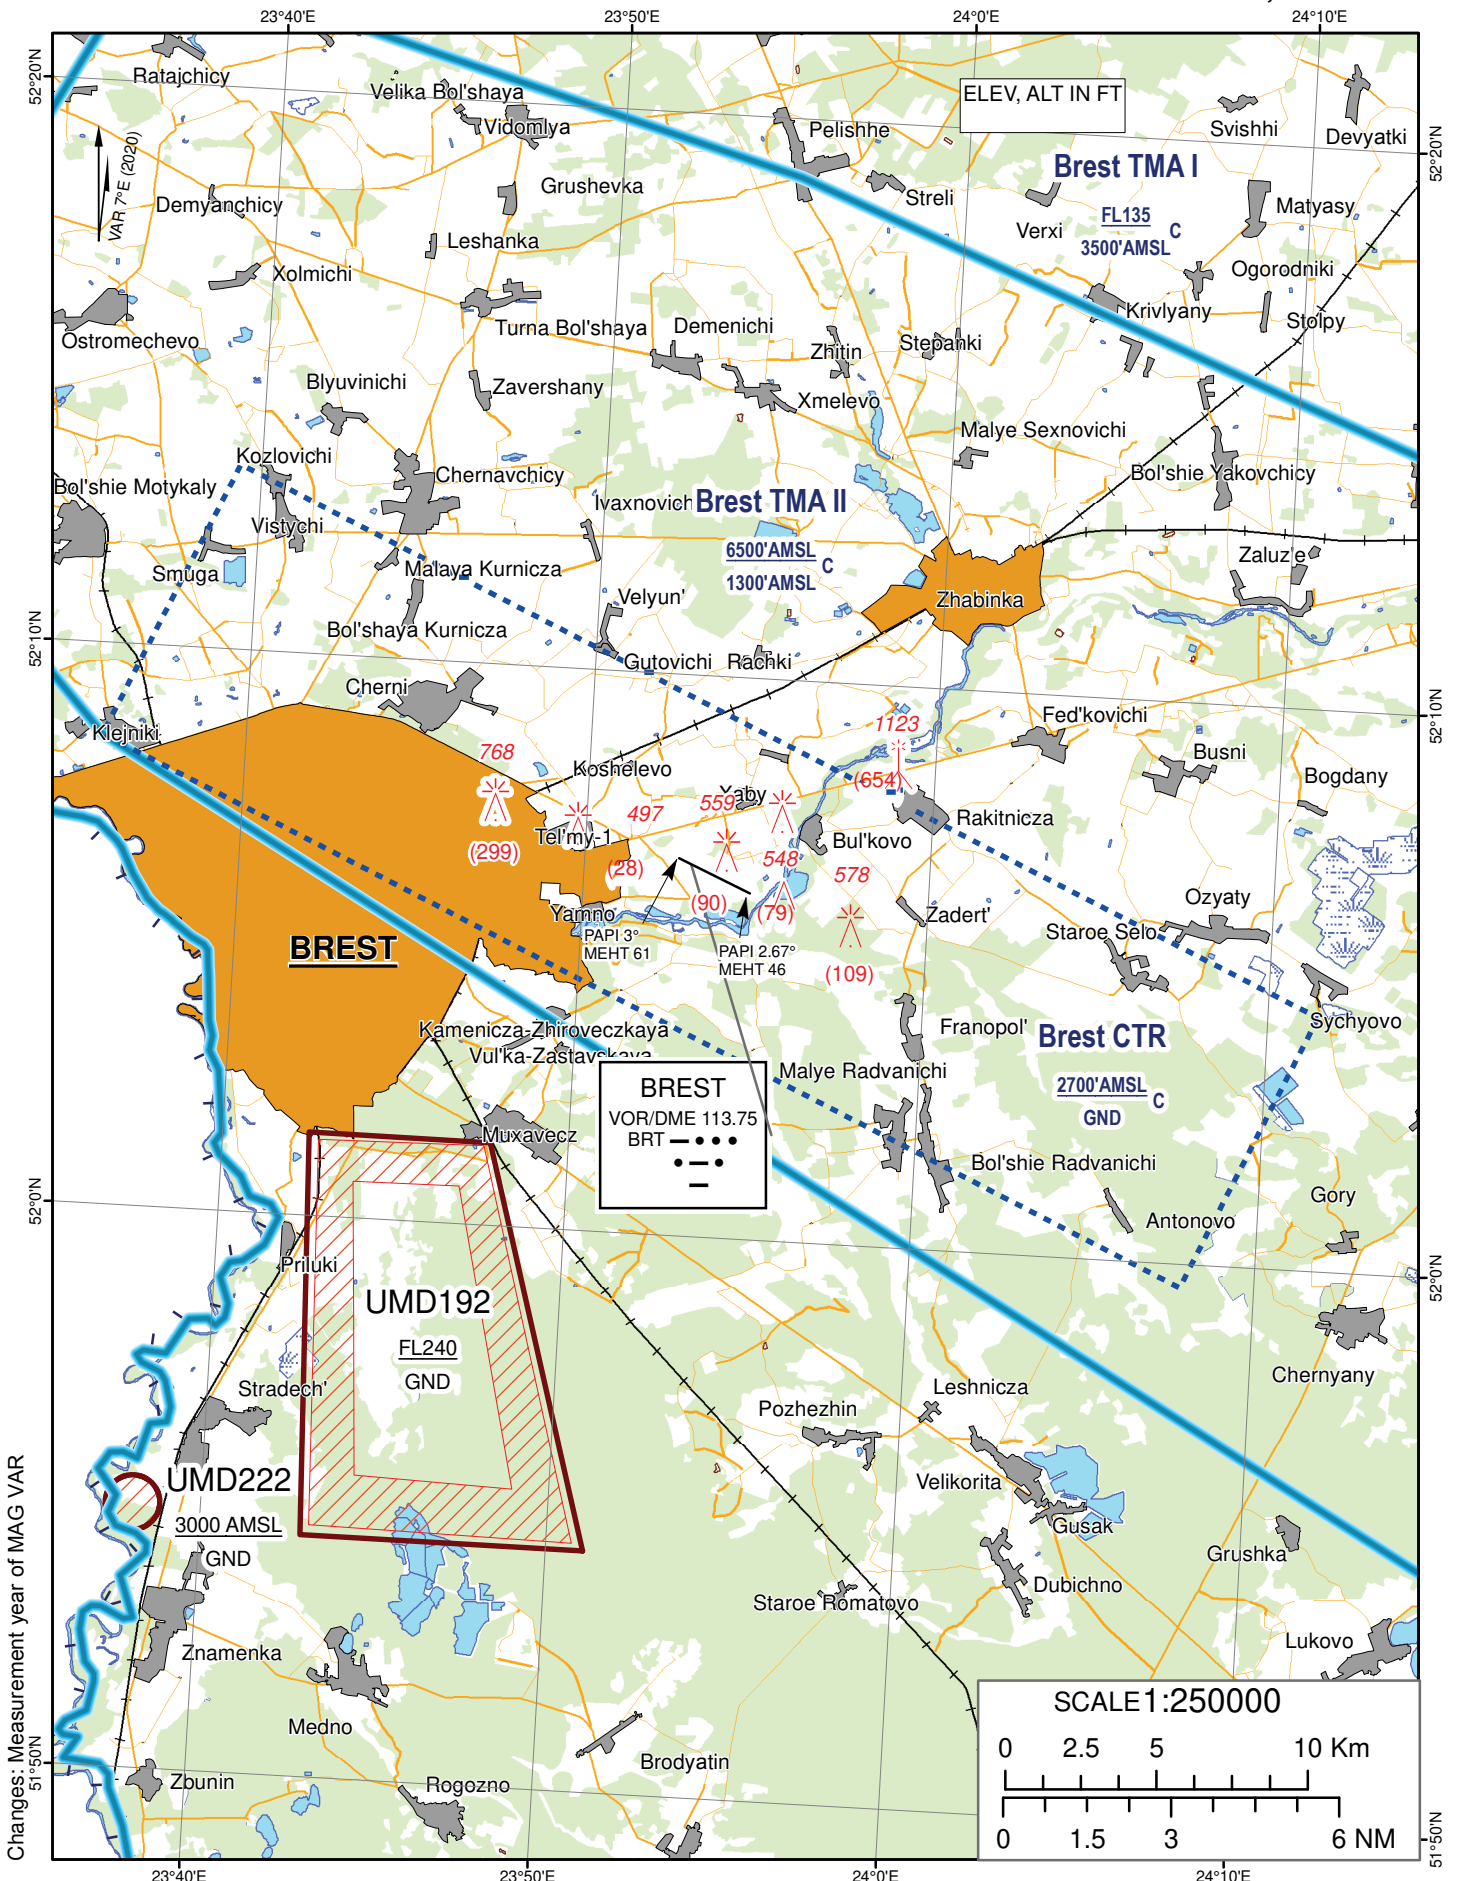

**VISUAL
APPROACH
CHART - ICAO**

AERODROME ELEV 469'

TWR	127.700
MET	136.525 (EN)
	118.225 (RUS)

BREST, BELARUS

Changes: Measurement year of MAG VAR 51°50'N

THIS PAGE INTENTIONALLY LEFT BLANK